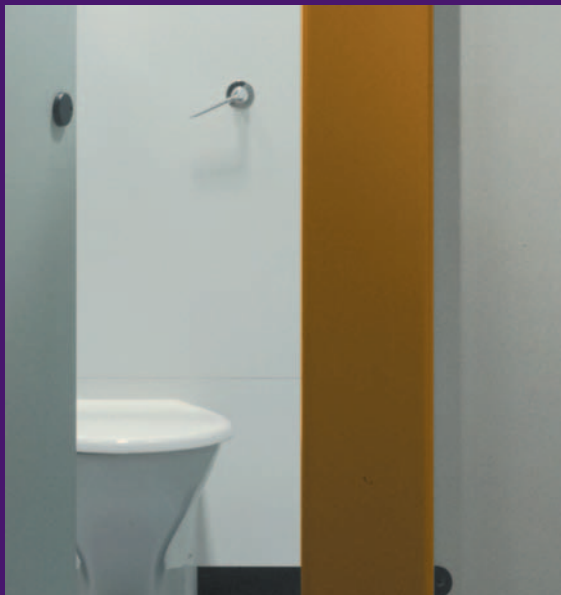

dimensions:-

These dimensions are typical and for guidance only as our cubicle systems are designed to suit the clients specific requirements.

Typical cubicle height is 1950mm including the adjustable leg.
Typical ground clearance is 150mm (adjustable from 125-175mm).

	Thickness	Height	Width
Partitions	19mm	1800mm	1500mm
Doors	19mm	1800mm	600-900mm
Pilasters	38mm	1800mm	80mm (min.)
Headrail inserts	20mm	35m	to suit door gap

ironmongery:-

Style and efficiency combined with the strength of aluminium construction provides the specifier with a range of fittings that complement the cubicle range. A range of security fixings can also be supplied as optional extras should the environment demand it. Supplied as standard in Satin Anodised finish, optionally fittings can also be provided in polished aluminium or powder colour coated if required.