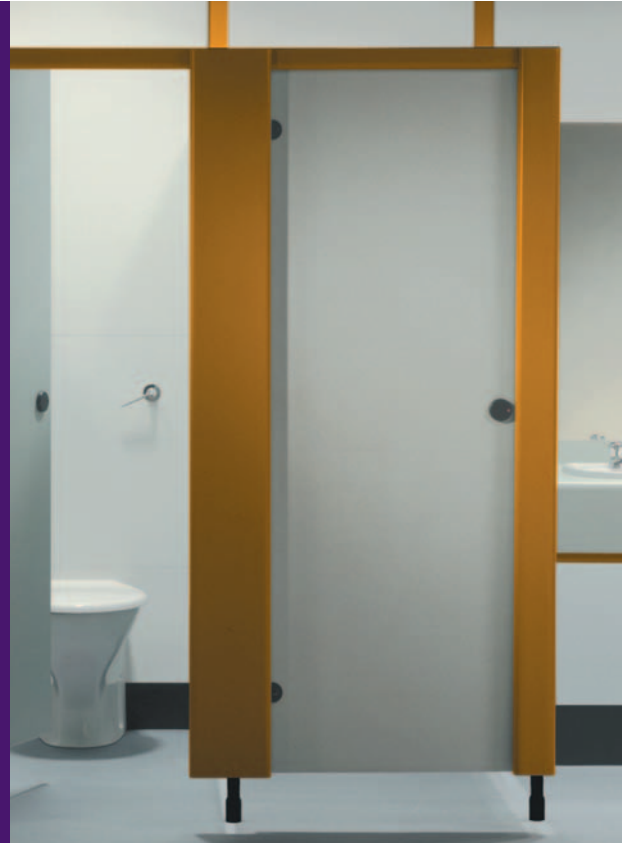

dimensions:-

These dimensions are typical and for guidance only as our cubicle systems are designed to suit the clients specific requirements.

Typical cubicle height is 1950mm including the adjustable leg.
Typical ground clearance is 150mm (adjustable from 125-175mm).

	Thickness	Height	Width
Partitions	19mm	1800mm	1500mm
Doors	19mm	1800mm	600-900mm
Pilasters	38mm	1800mm	80mm (min.)
Headrail inserts	20mm	35m	to suit door gap

ironmongery:-

Style and efficiency combined with the strength of aluminium construction provides the specifier with a range of fittings that complement the cubicle range. A range of security fixings can also be supplied as optional extras should the environment demand it. Supplied as standard in Satin Anodised finish, optionally fittings can also be provided in polished aluminium or powder colour coated if required.